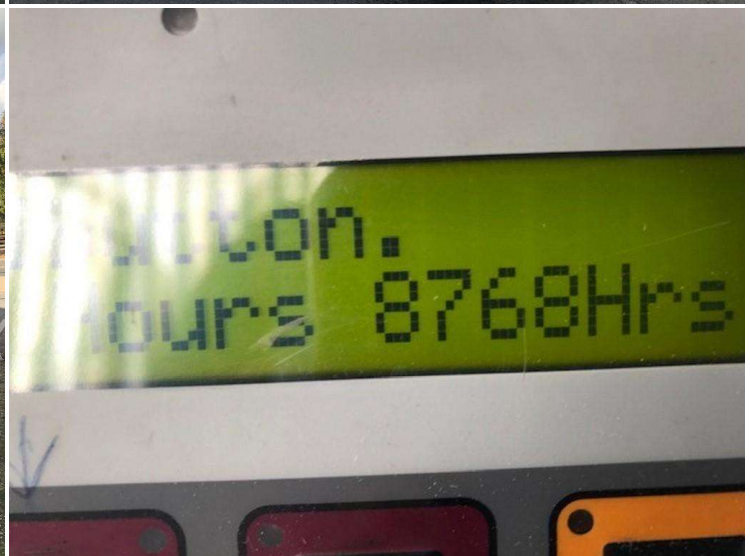

Sweeping Redefined...

usedsweepers

PRE-OWNED ROAD SWEEPER SALES

Brush House, Star Road, Partridge Green, Horsham, RH13 8RA

Tel: 01403 823293 Fax: 01403 711387 Mobile: 07720 678094

Email: sales@usedsweepers.co.uk www.usedsweepers.co.uk

Chassis	Mercedes-Benz Atego	Vehicle Type	Road Sweeper
Equipment	Scarab Mistral	Date of Registration	2009-01-01
Registration	GK09 OWX	MOT	
Mileage	10,332 miles (16,628 km)	Gross Weight	15,000 kg
Hours	8,768 swept	Wheelplan	2 AXLE RIGID BODY

Details

Information accurate as of: Thu, 4 Jun 2026 07:14:59