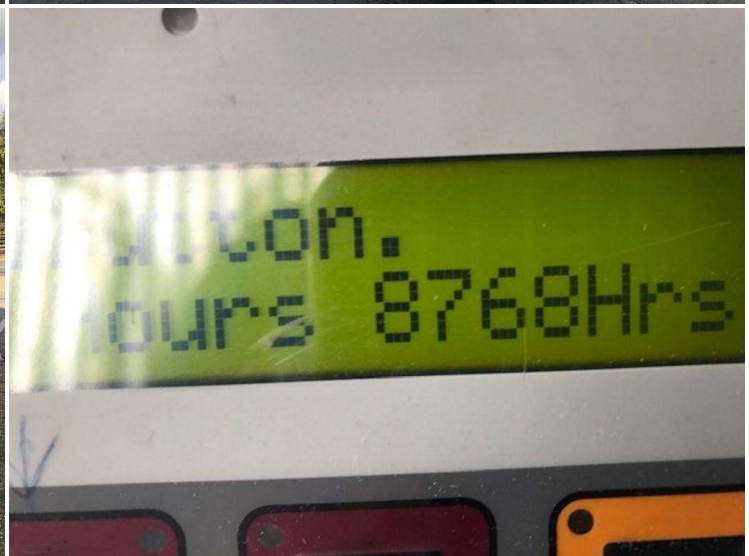

Sweeping Redefined...

usedsweepers

PRE-OWNED ROAD SWEEPER SALES

Brush House, Star Road, Partridge Green, Horsham, RH13 8RA

Tel: 01403 823293 Fax: 01403 711387 Mobile: 07720 678094

Email: sales@usedsweepers.co.uk www.usedsweepers.co.uk

Chassis	Mercedes-Benz Atego	Vehicle Type	Road Sweeper
Equipment	Scarab Mistral	Date of Registration	2009-01-01
Registration	GK09 OWX	MOT	
Mileage	10,332 miles (16,628 km)	Gross Weight	15,000 kg
Hours	8,768 swept	Wheelplan	2 AXLE RIGID BODY

Details

Information accurate as of: Thu, 3 Apr 2025 20:30:56