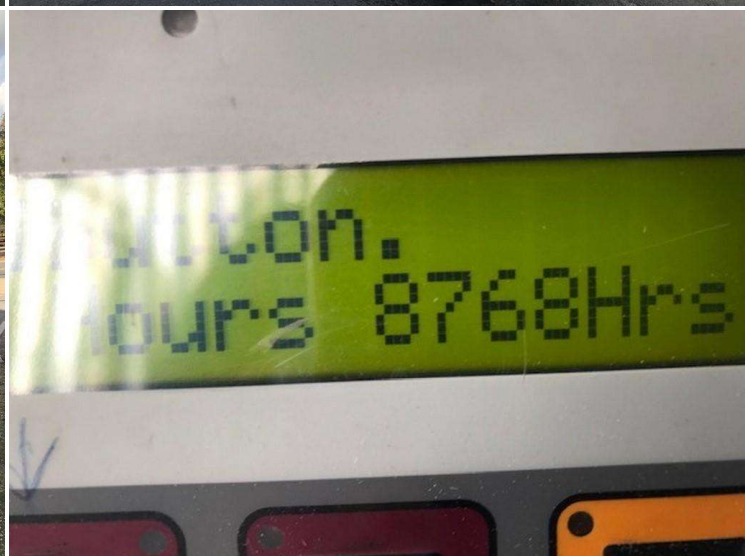

Sweeping Redefined...

usedsweepers

PRE-OWNED ROAD SWEEPER SALES

Brush House, Star Road, Partridge Green, Horsham, RH13 8RA

Tel: 01403 823293 Fax: 01403 711387 Mobile: 07720 678094

Email: sales@usedsweepers.co.uk www.usedsweepers.co.uk

Chassis	Mercedes-Benz Atego	Vehicle Type	Road Sweeper
Equipment	Scarab Mistral	Date of Registration	2009-01-01
Registration	GK09 OWX	MOT	
Mileage	10,332 miles (16,628 km)	Gross Weight	15,000 kg
Hours	8,768 swept	Wheelplan	2 AXLE RIGID BODY

Details

Information accurate as of: Thu, 2 Apr 2026 17:40:57