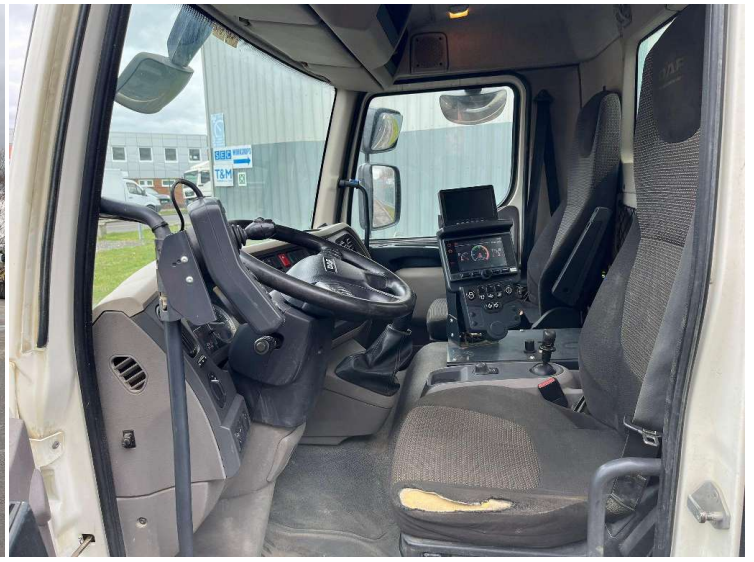

## Details

Left-hand Drive, Transmission: Manual 9 Speed, Euro Rating: -6, Auxiliary Engine Turbo, Air Con, Air Seat, Day Cab, Camera(s), Dual Sweep, Simultaneous Sweep, Variable Position Channel Brushes, Front Mounted Spray Bar, Front/Rear Double Beacon, Top Mounted Bar Beacon, Top Mounted Gully Boom, Power Wash, Sweep Wash, Rear Directional Arrow