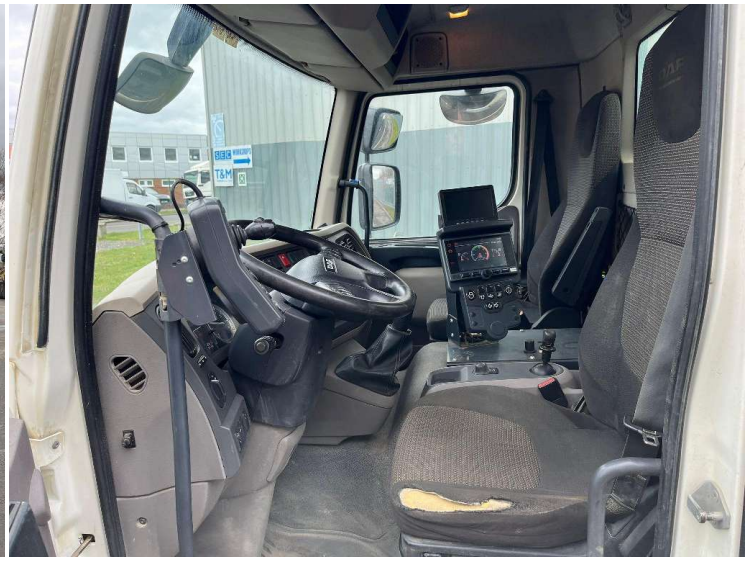

Chassis	DAF FA LF55 220	Vehicle Type	Road Sweeper
Equipment	Johnson VT651	Date of Registration	2016-09-01
Registration	RX65 OOV	MOT	June 2023
Mileage	84,166 miles (135,452 km)	Gross Weight	15,000 kg
Hours	4,331 total	Wheelplan	4X2

Details

Left-hand Drive, Transmission: Manual 9 Speed, Euro Rating: -6, Auxiliary Engine Turbo, Air Con, Air Seat, Day Cab, Camera(s), Dual Sweep, Simultaneous Sweep, Variable Position Channel Brushes, Front Mounted Spray Bar, Front/Rear Double Beacon, Top Mounted Bar Beacon, Top Mounted Gully Boom, Power Wash, Sweep Wash, Rear Directional Arrow