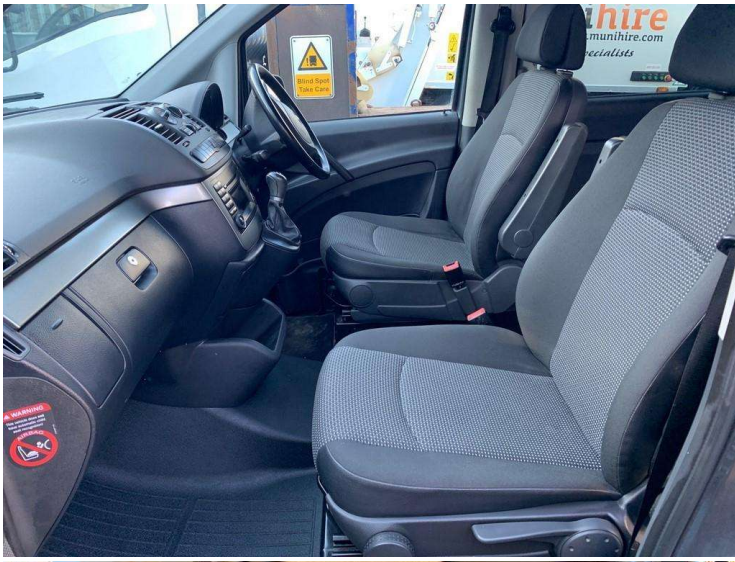

Information accurate as of: Wed, 4 Dec 2024 08:49:59