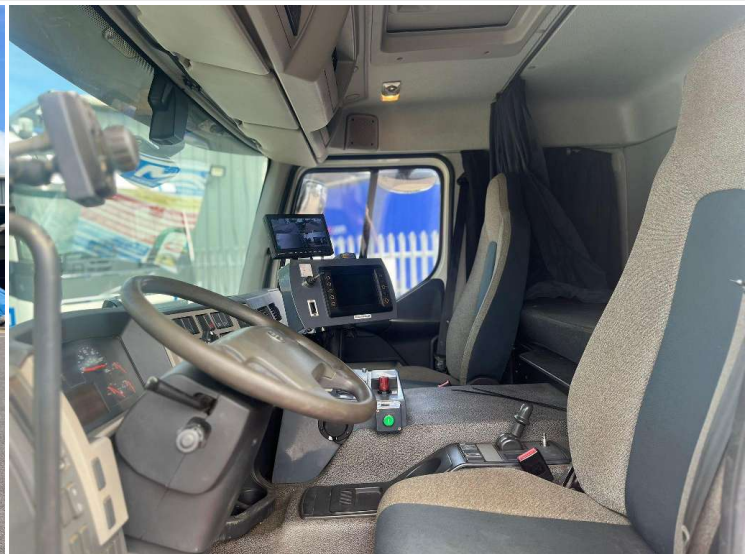

Chassis	Volvo FE	Vehicle Type	Road Sweeper
Equipment	Stock S6400	Date of Registration	2020-01-01
Registration	TB20 BEZ	MOT	April 2025
Mileage	106,200 miles (170,912 km)	Gross Weight	18,000 kg
Hours	4,910 swept	Wheelplan	2 AXLE RIGID BODY

Details

Left-hand Drive, Transmission: Automatic, Axles: 4x2, Suspension: Spring/air, Euro Rating: 6, Auxiliary Engine Turbo, Air Con, Air Seat, Sleeper Cab, Camera(s), Dual Sweep, Simultaneous Sweep, Variable Position Channel Brushes, Front Mounted Spray Bar, Front/Rear Double Beacon, Top Mounted Bar Beacon, Top Mounted Gully Boom, Power Wash, Sweep Wash