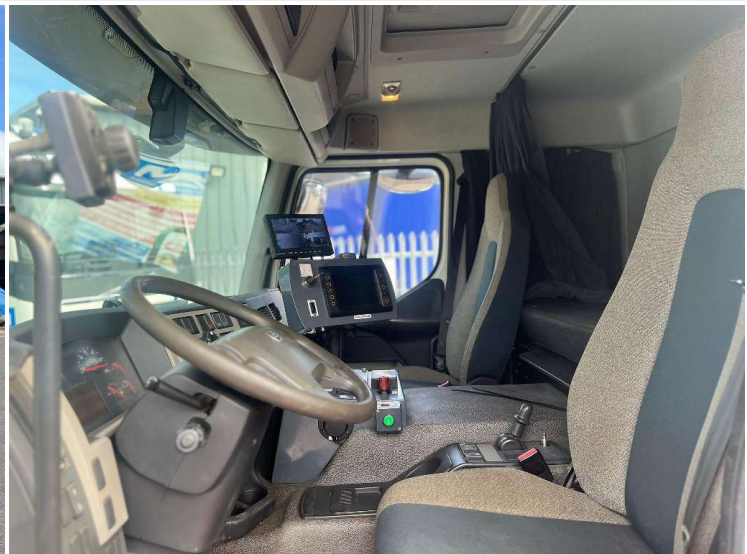

## Details

Left-hand Drive, Transmission: Automatic, Axles: 4x2, Suspension: Spring/air, Euro Rating: 6, Auxiliary Engine Turbo, Air Con, Air Seat, Sleeper Cab, Camera(s), Dual Sweep, Simultaneous Sweep, Variable Position Channel Brushes, Front Mounted Spray Bar, Front/Rear Double Beacon, Top Mounted Bar Beacon, Top Mounted Gully Boom, Power Wash, Sweep Wash