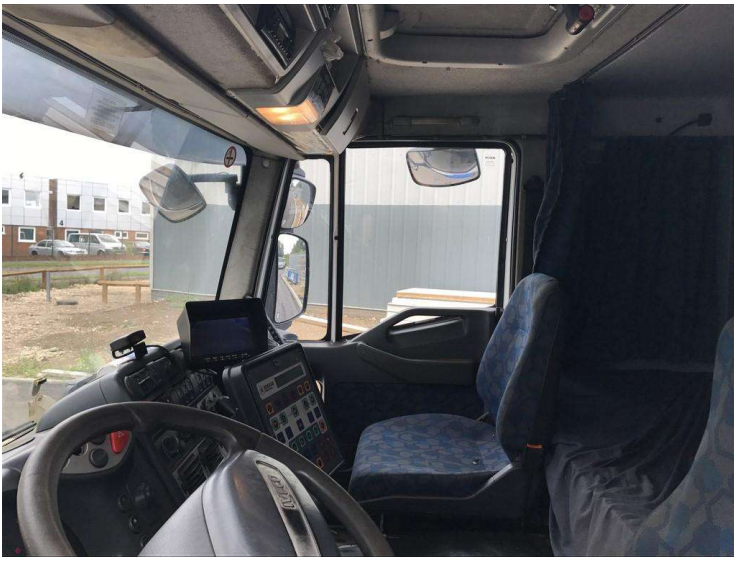

Information accurate as of: Sat, 30 May 2026 04:23:44