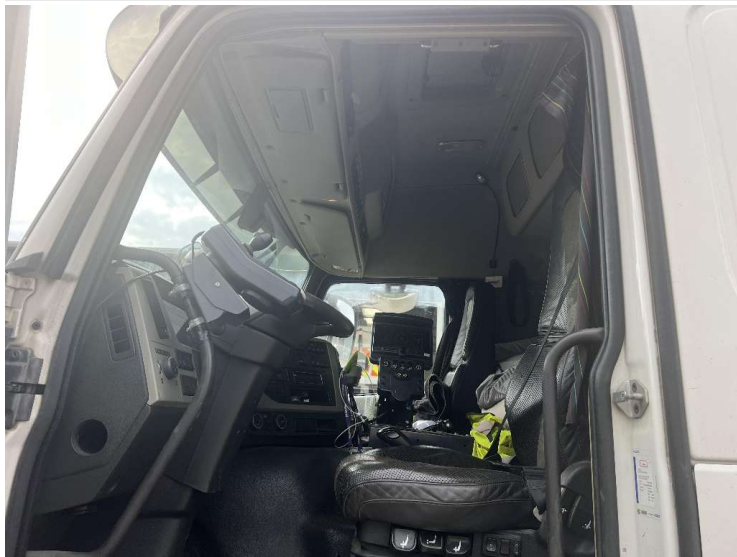

## Details

Left-hand Drive, Transmission: Automatic, Axles: 4x2, Suspension: Spring/air, Euro Rating: 6, Auxiliary Engine Turbo High Power, Air Con, Air Seat, Sleeper Cab, Camera(s), Dual Sweep, Simultaneous Sweep, Variable Position Channel Brushes, Front/Rear Double Beacon, Top Mounted Bar Beacon, Top Mounted Gulley Boom, Power Wash, Sweep Wash, Chassis prepped for drawbar from factory, 700ltr additional auxiliary fuel tank, can be connected for main engine allowing rear tank to be removed for Drawbar. Microwave, Fridge, Night heater