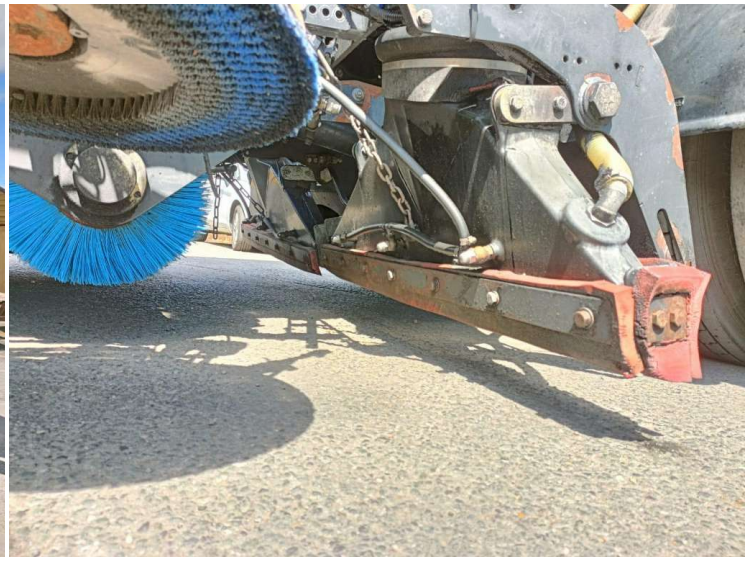

Chassis	IVECO 220	Vehicle Type	Road Sweeper
Equipment	Johnston VT650	Date of Registration	2009-01-29
Registration	RX58GUO	MOT	July 2024
Mileage	31,500 miles (50,694 km)	Gross Weight	15,000 kg
Hours	1,862 swept	Wheelplan	

## Details

Left-hand Drive, Transmission: Automatic, Axles: 4x2, Suspension: Spring, Euro Rating: 5, Auxiliary Engine Turbo, Air Seat, Day Cab, Camera(s), Dual Sweep, Front Mounted Spray Bar, Front/Rear Double Beacon, Top Mounted Bar Beacon, Top Mounted Gully Boom, Power Wash, Sweep Wash, Full width centrally mounted fluid recovery nozzles, Allison Automatic Transmission,