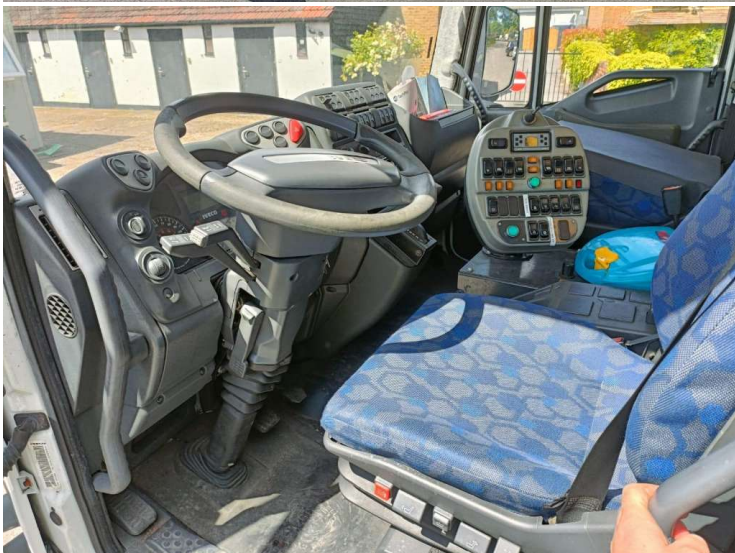

Chassis	IVECO 220	Vehicle Type	Road Sweeper
Equipment	Johnston VT650	Date of Registration	2009-01-29
Registration	RX58GUO	MOT	July 2024
Mileage	31,500 miles (50,694 km)	Gross Weight	15,000 kg
Hours	1,862 swept	Wheelplan	

## Details

Left-hand Drive, Transmission: Automatic, Axles: 4x2, Suspension: Spring, Euro Rating: 5, Auxiliary Engine Turbo, Air Seat, Day Cab, Camera(s), Dual Sweep, Front Mounted Spray Bar, Front/Rear Double Beacon, Top Mounted Bar Beacon, Top Mounted Gully Boom, Power Wash, Sweep Wash, Full width centrally mounted fluid recovery nozzles, Allison Automatic Transmission,