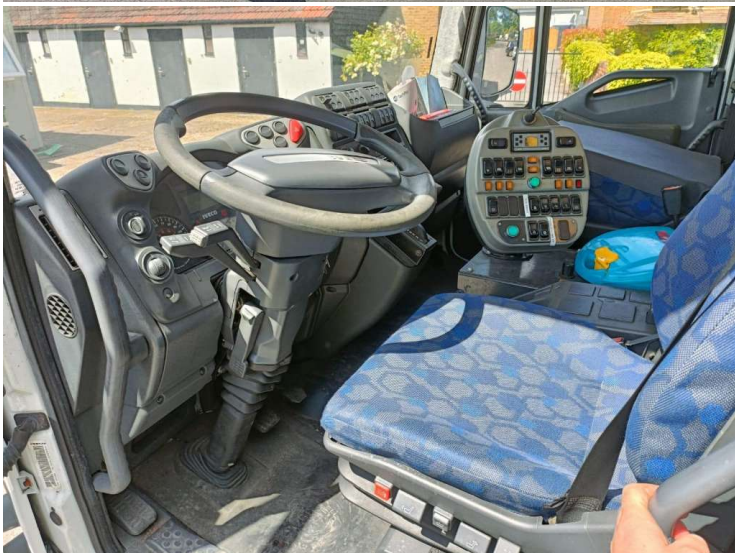

Chassis	IVECO 220	Vehicle Type	Road Sweeper
Equipment	Johnston VT650	Date of Registration	2009-01-29
Registration	RX58GUO	MOT	July 2024
Mileage	31,500 miles (50,694 km)	Gross Weight	15,000 kg
Hours	1,862 swept	Wheelplan	

Details

Left-hand Drive, Transmission: Automatic, Axles: 4x2, Suspension: Spring, Euro Rating: 5, Auxiliary Engine Turbo, Air Seat, Day Cab, Camera(s), Dual Sweep, Front Mounted Spray Bar, Front/Rear Double Beacon, Top Mounted Bar Beacon, Top Mounted Gully Boom, Power Wash, Sweep Wash, Full width centrally mounted fluid recovery nozzles, Allison Automatic Transmission,